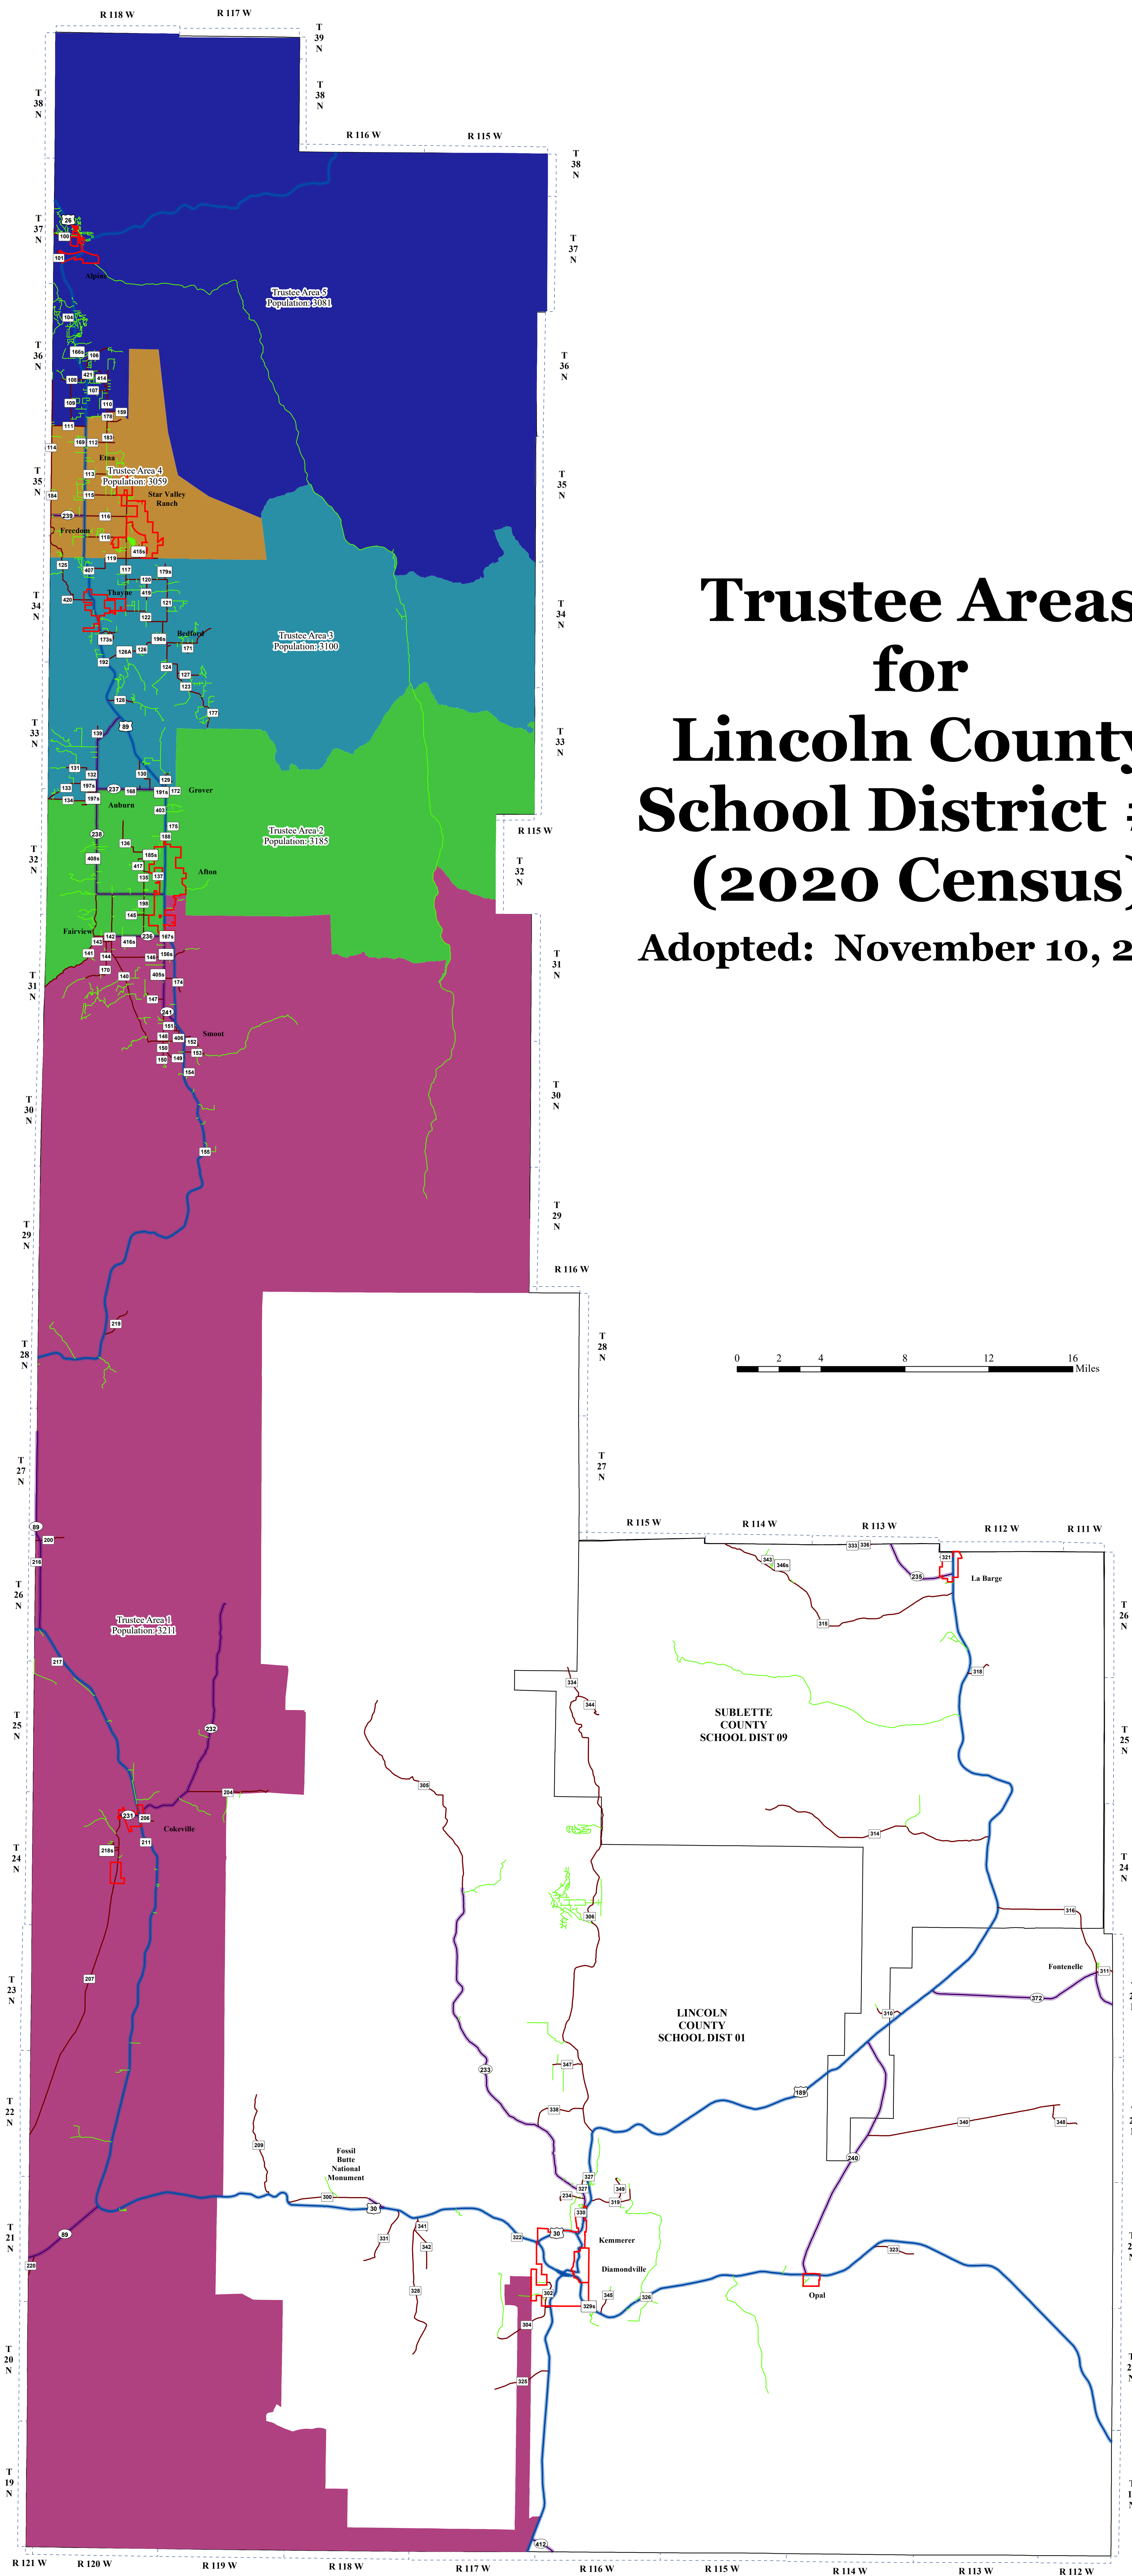

Trustee Areas for Lincoln County School District #2 (2020 Census)

Adopted: November 10, 2021

Legend

- Municipalities
- US Highways
- WY Highways
- County Roads
- Other Named Roads

LCSD #2 Trustee Areas

- Trustee Area 1: 3,211
- Trustee Area 2: 3,185
- Trustee Area 3: 3,100
- Trustee Area 4: 3,059
- Trustee Area 5: 3,081